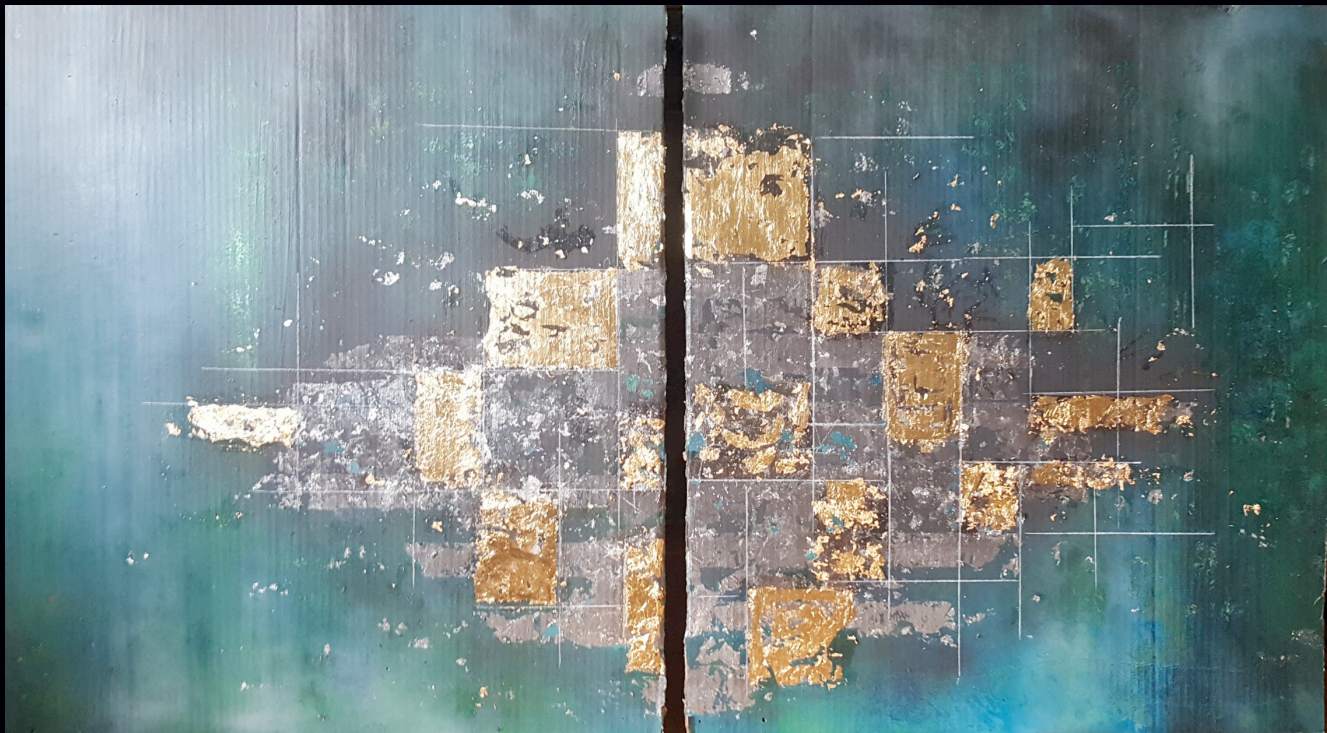

IN 2019 I WILL PRESENT THE SERIES OF WORK "RORSCHACH 3D" AND IN 2020 A COMBINATION OF PAINTINGS AND SMELLING.

YOU CAN FIND AN OVERVIEW OF MY WORK AT

WWW.ATELIER-PADERBORN.DE

EXHIBITION "FIBONACCI, LICHT & FARBE
8. MAI BIS 9. JUNI 2018
STADTBIBLIOTHEK PADERBORN

"EAGLE" SPRAY PAINT ON CREPE 20x25

"IMAGINE" SPRAY PAINT ON CREPE 100x50

SMELL & SEE
ANOUNCEMENT 2020

"WINTER 1" SPRAY PAINT ON CANVAS 100x100

"WINTERNIGHT" SPRAY PAINT, SALT AND SUGAR ON CANVAS 80x80

"ATLANTIS" SPRAY PAINT, GOLD LEAF CHALK ON CARDBOARD 200x140