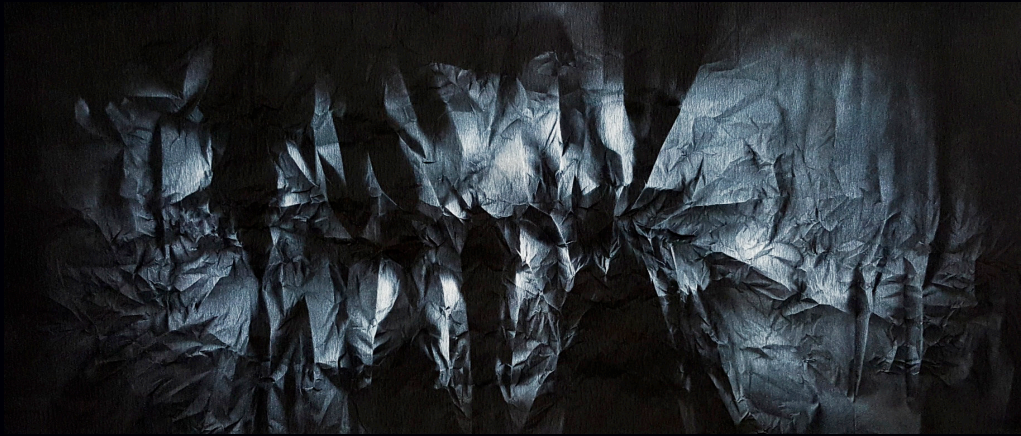

"IMAGINE" SPRAY PAINT ON CREPE 100x50